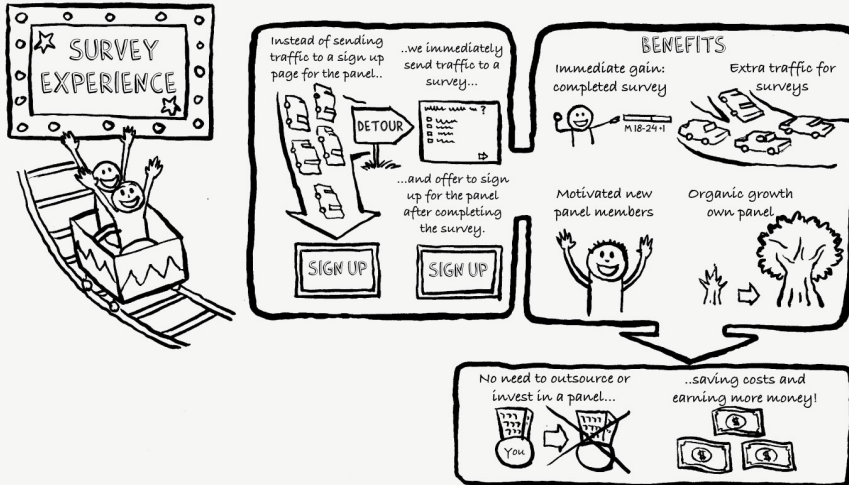

THE ROUTER

WHY

HOW

WHAT

QUESTIONS?

+44 207 849 3003
info@digitalageresearch.com