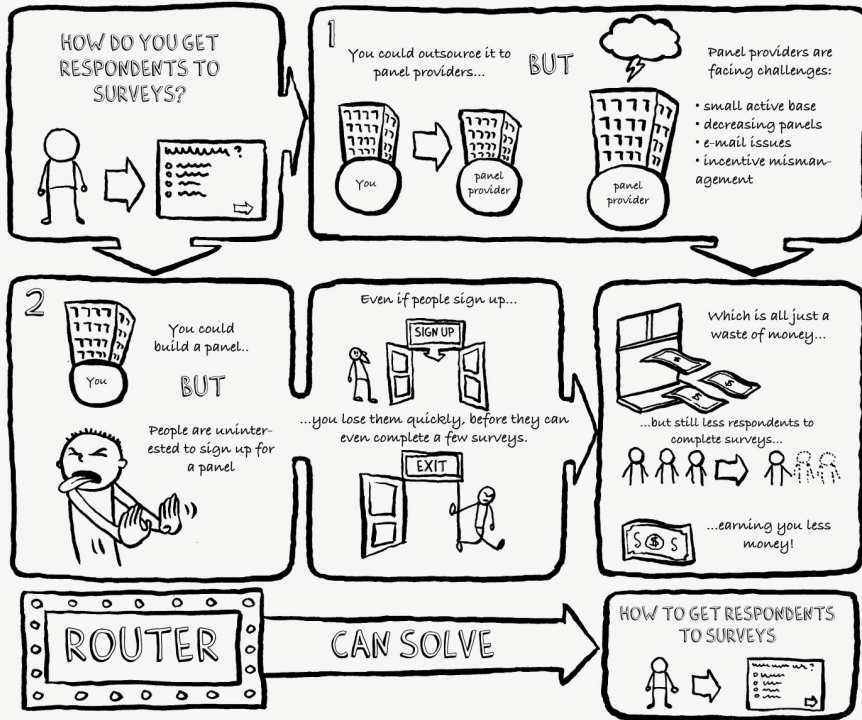

THE ROUTER

WHY

HOW

WHAT

QUESTIONS?

+44 207 849 3003
info@digitalageresearch.com